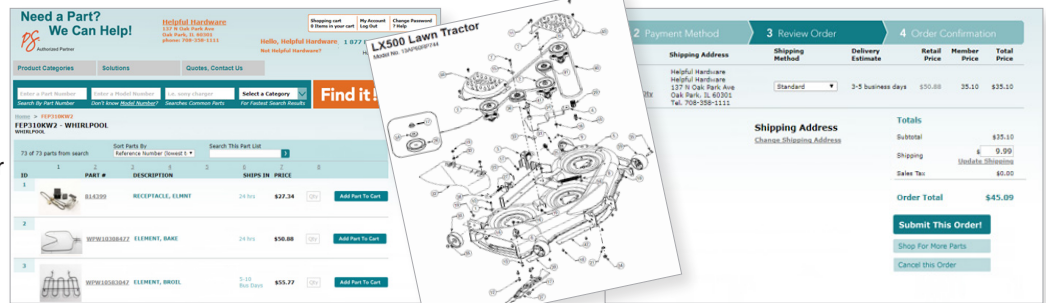

YOU'RE CONNECTED...to Millions of Parts!

with **mydoitbest.com**

It's Simple!

Go to **Merchandising** link, Select **Order Parts**.

Do it Best Approved Vendor - Dept: 9900 / Vendor # 4922

Tired of buying parts from multiple suppliers, purchase minimums, uncertain shipping costs, restocking fees, and monthly statements?

PartScript is your single-source solution with billing to your Do it Best account. Go to **mydoitbest.com**, click **Merchandising**, Select **Order Parts**. For assistance call 1-877-727-8755.

Features & Benefits

- Multi Category
- 9 Million Parts, 100+ Warehouses
- Bill to Member Account - No Adder
- No Minimums
- All Major Brands
- Factory Authorized OEM Parts

Search Result

Schematics

Fast Checkout

Major Brands – Comprehensive Selection