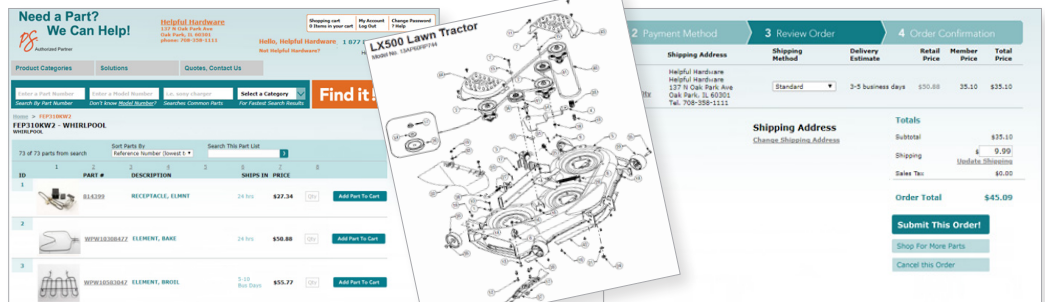

Search Result

Schematics

Fast Checkout

Major Brands – Comprehensive Selection

Appliance

Lawn & Garden

Commercial Kitchen

HVAC

Vacuum

Electronics

Millions more parts available offline. Call 708-948-0225.

Need a Part? We Can Help!